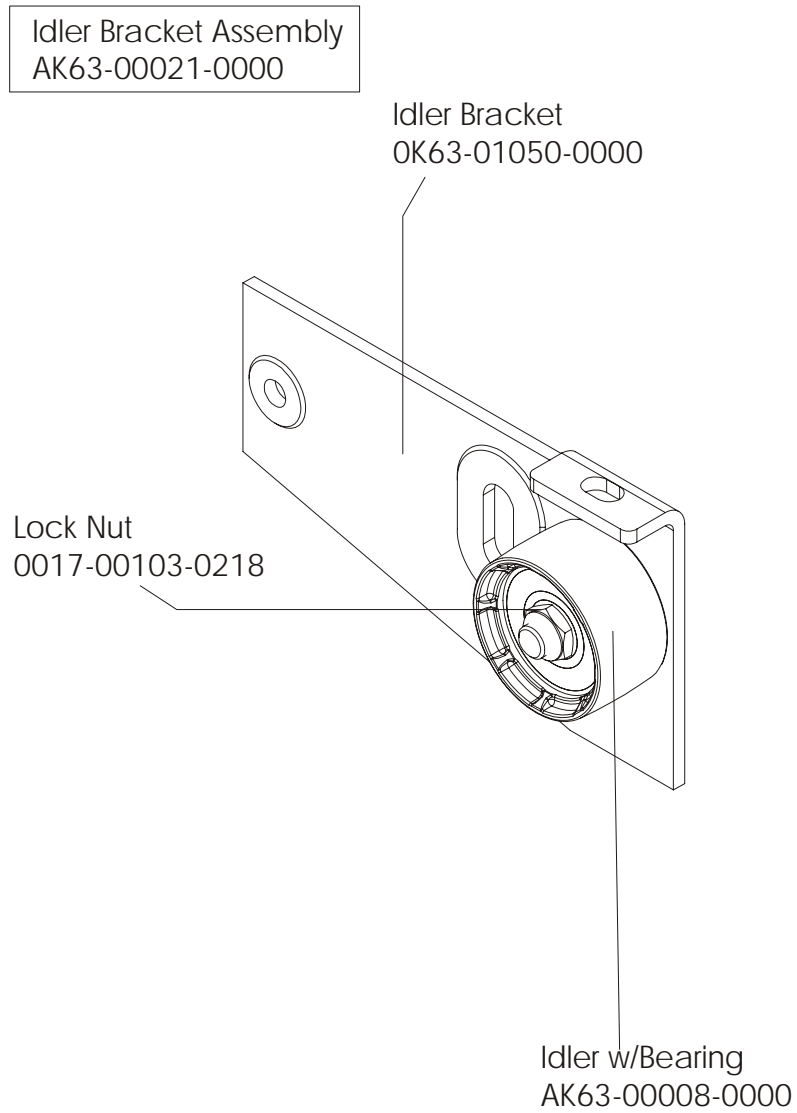

Description	Part No.
OPERATION MANUAL	M051-00K63-A263
HARDWARE BAG	GK63-00002-0044
NETWORK C-SAFE KIT	GK63-00002-0003
POWER OPTION KIT - 120V	GK63-00002-0005
POWER OPTION KIT - 220/50 UK	GK63-00002-0039
POWER OPTION KIT - 240V+ AUS	GK63-00002-0040
POWER OPTION KIT - 220/50	GK63-00002-0041
TOUCH UP PAINT: SPRAY CAN .5 OZ BOTTLE W/APPLICATOR .33 OZ PEN	0017-00008-0204 0017-00008-0205 0017-00008-0206
SERVICE MANUAL	M051-00K63-A009

Alternator w/Pulley  
Ak63-00093-0000

CLASSIC UPRIGHT BIKE  
Crankshaft and Bearing Assembly

CLSC-0XXX-01  
S/N CLU100000 and up

Intermediate Shaft and  
Bearing Assembly Kit  
GK63-00002-0007

Retaining Ring  
0017-00100-0242

Clutch Assembly  
AK63-00026-0000

DELFIN Washers  
0017-00104-0455

Spacer

Left Seat Post Shroud  
OK63-01092-0010

Screw  
0017-00101-1741

Right Seat Post Shroud  
OK63-01092-0009

PCB Mounting Bracket Assembly  
AK63-00049-0000

Front Wheels  
AK63-00017-0001

**CABLE ASSEMBLY  
POWER CONTROL TO ALTERNATOR  
AK63-00029-0001**

**CONSOLE TO ACB CABLE  
AK63-00037-0002**

**LOWER CONSOLE  
CABLE  
AK63-00038-0000**

**CABLE ASSEMBLY  
AK63-00028-0001**